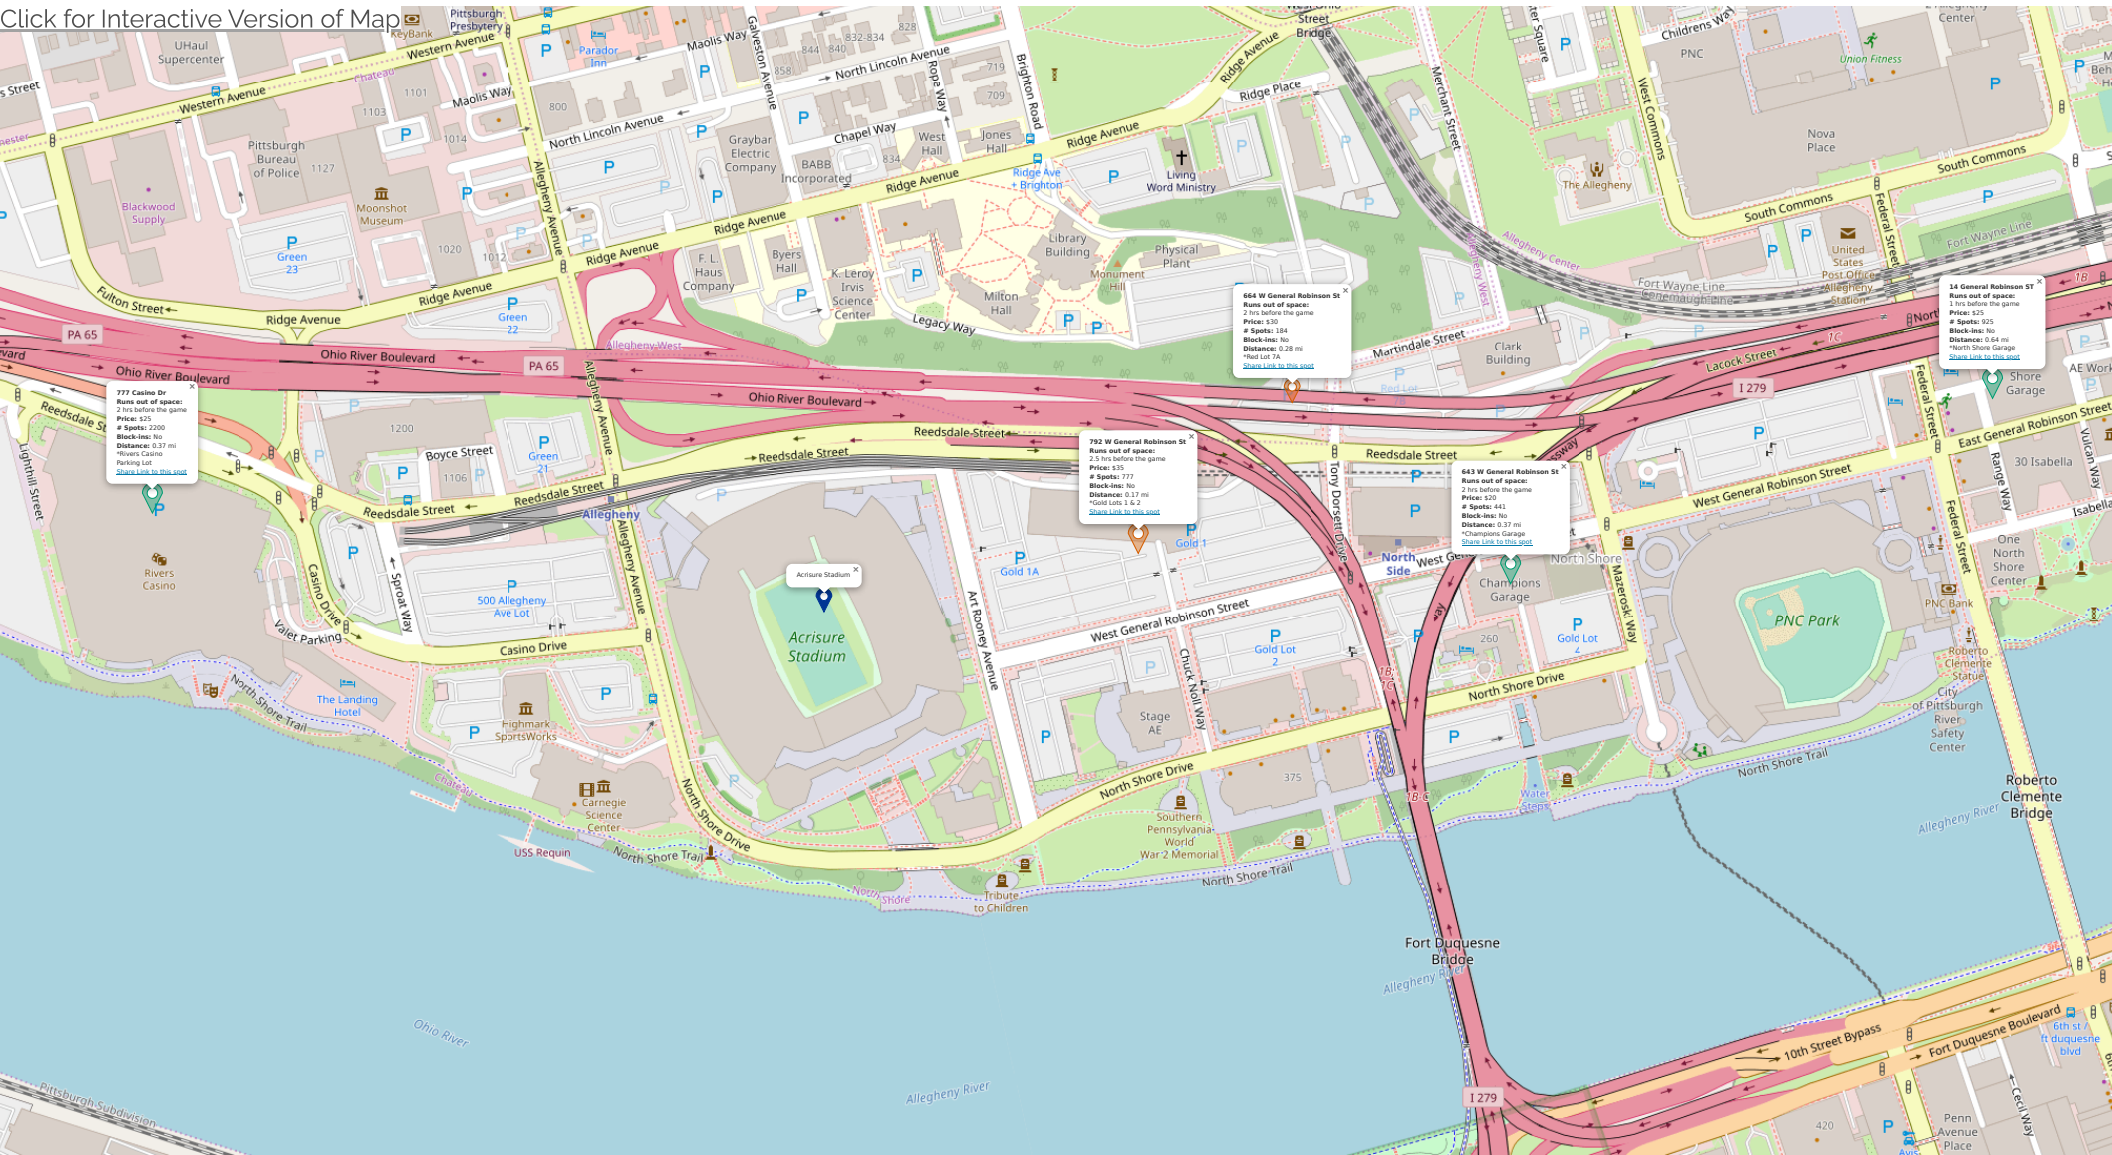

Click for Interactive Version of Map