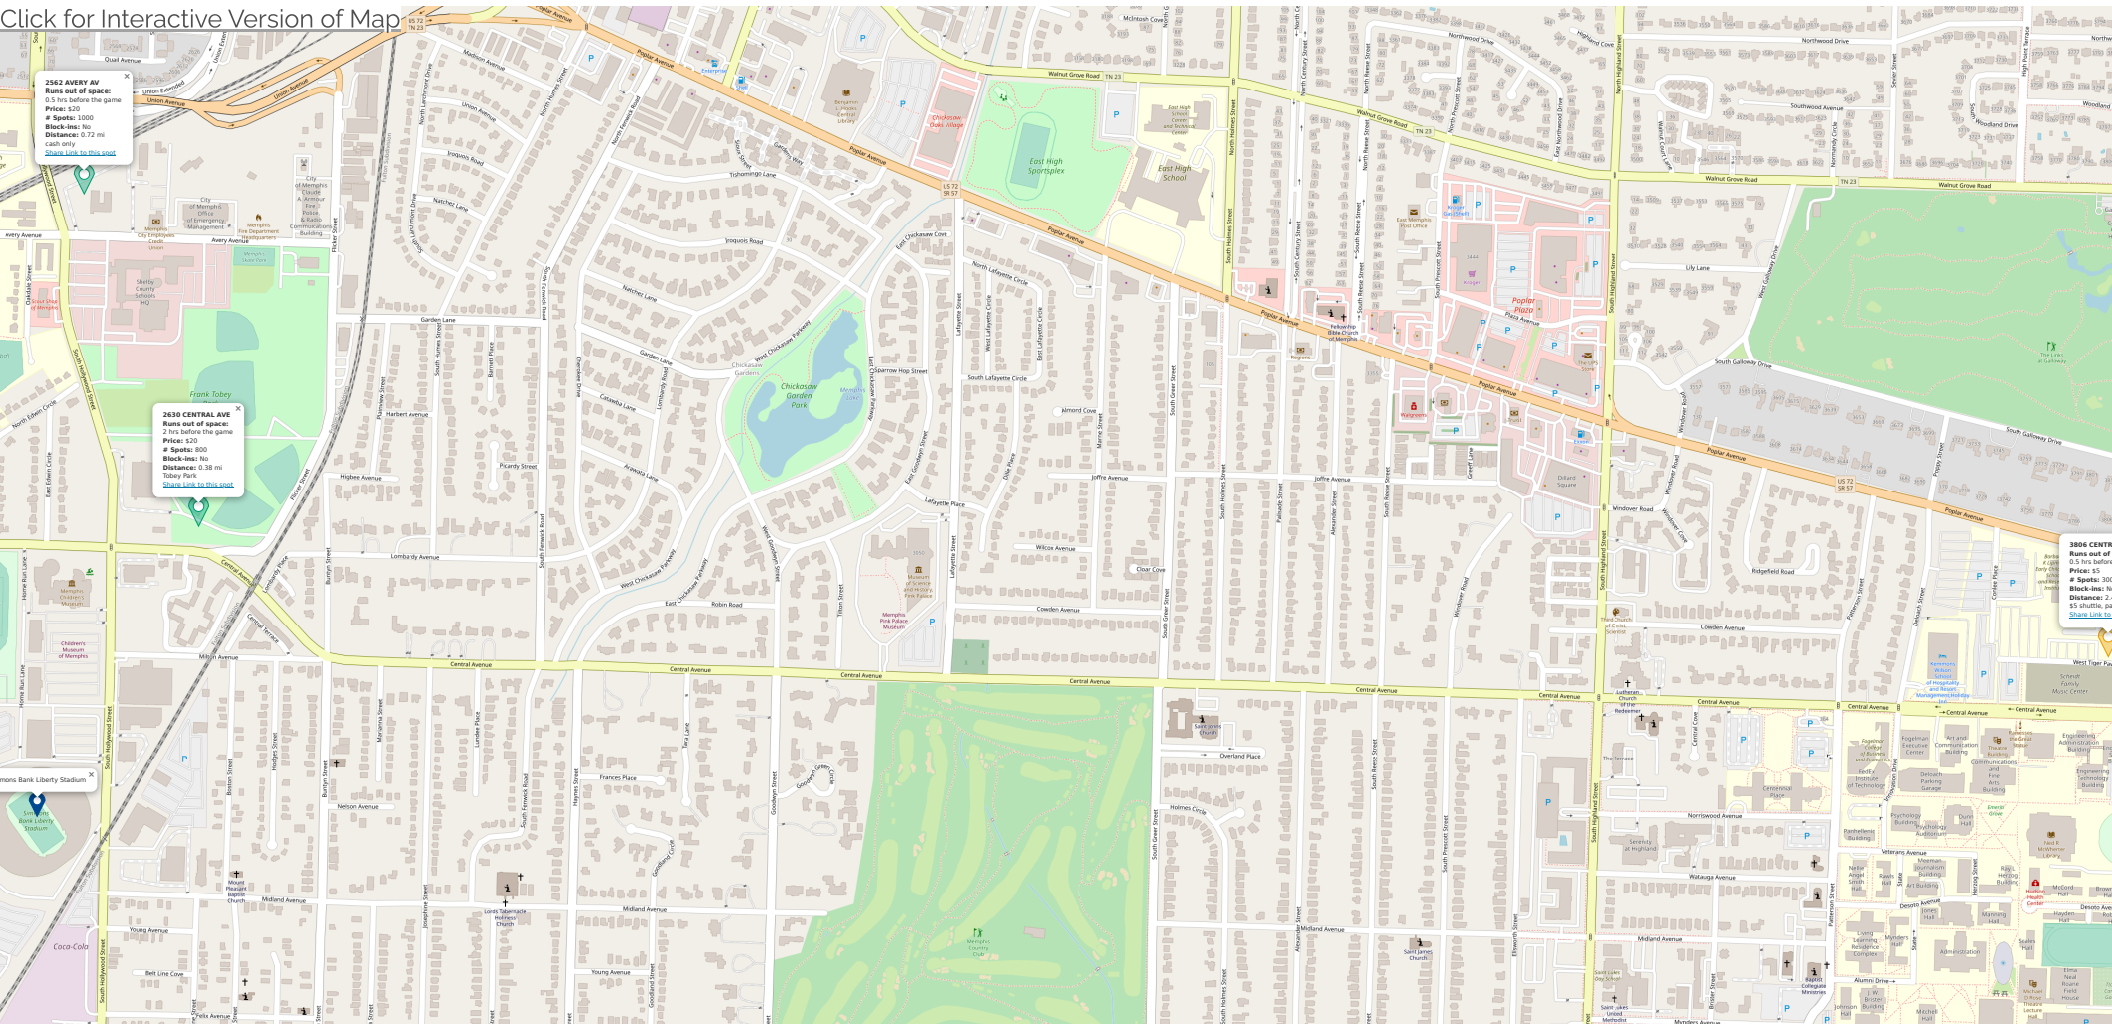

Click for Interactive Version of Map