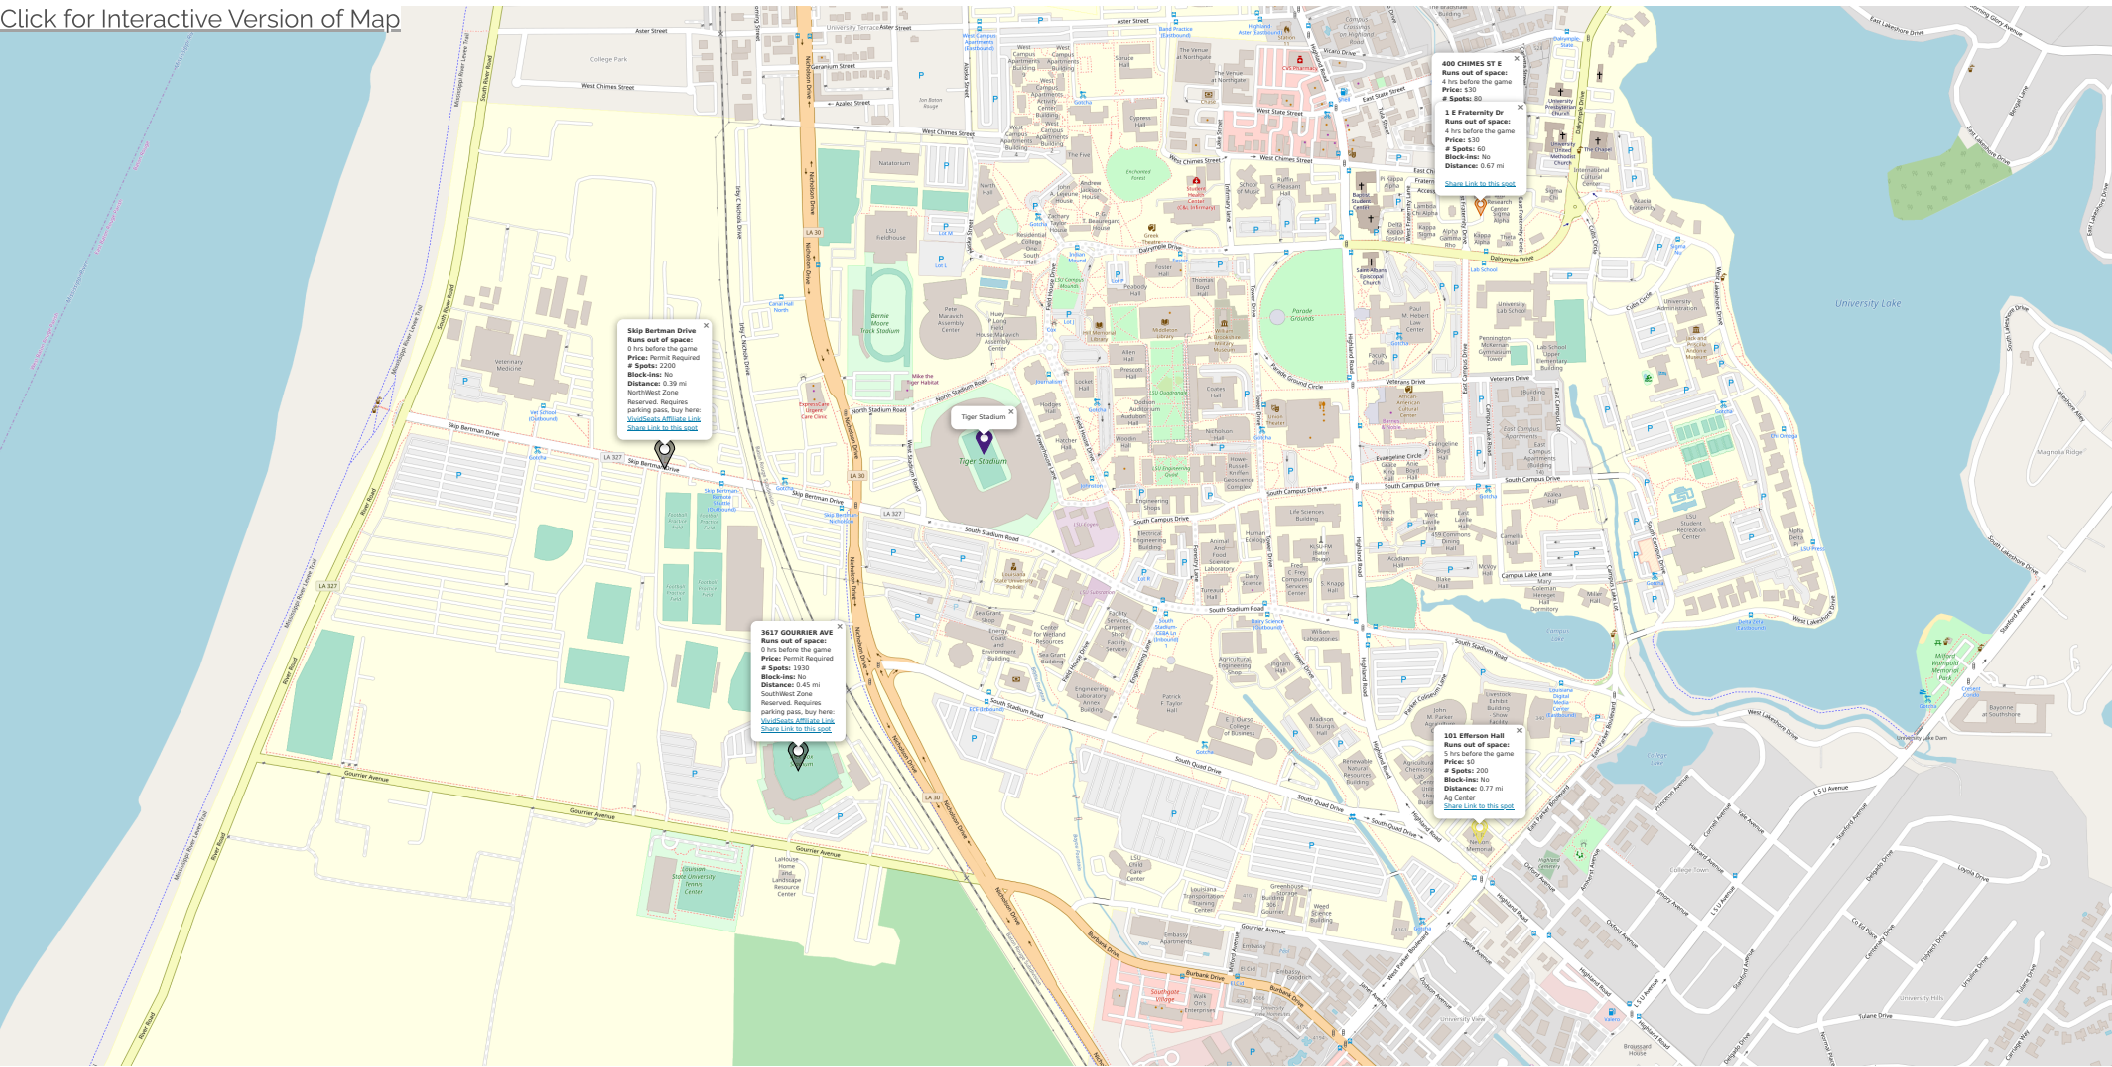

Click for Interactive Version of Map

Tiger Stadium